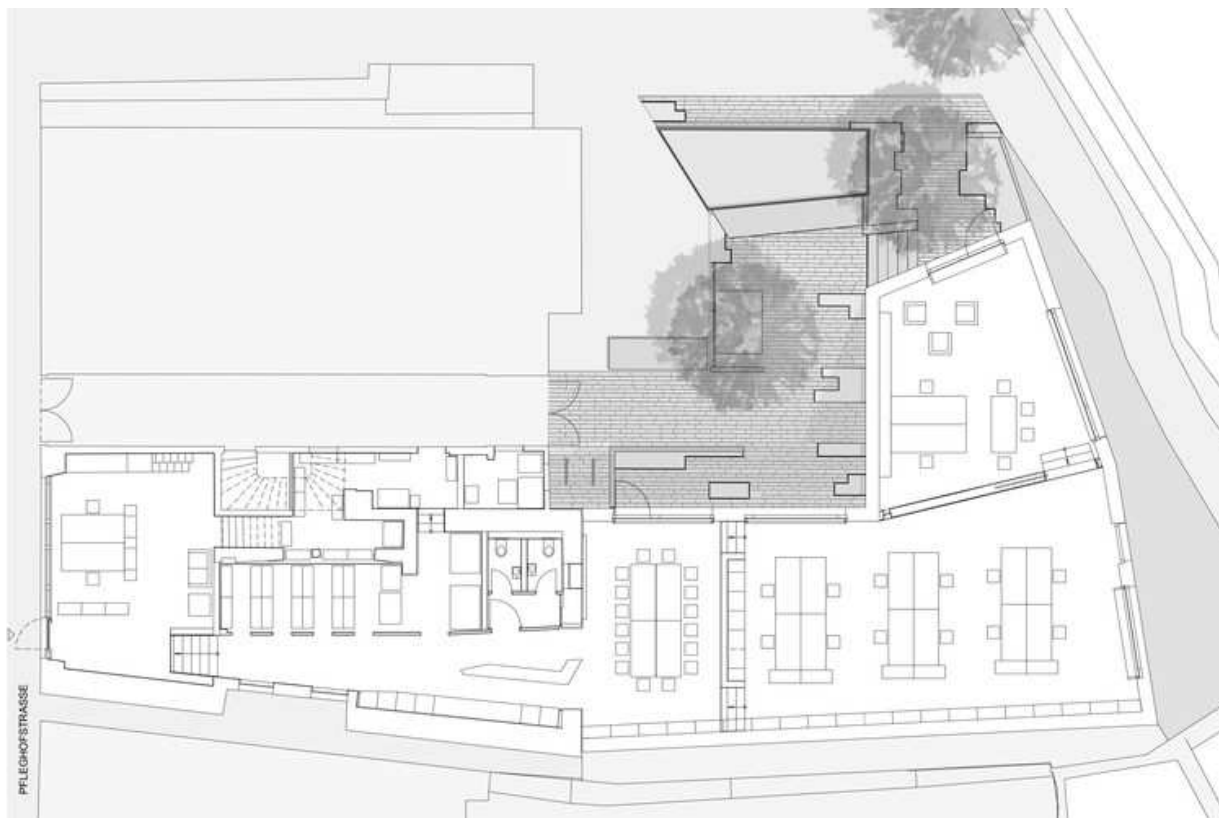

Please check your email (dannien@dannien-roller-architekten-partner.de) to activate your account.
[Learn more](#)   [Resend the confirmation email](#)

Save

Home

Projects

Products

Folders

Feed