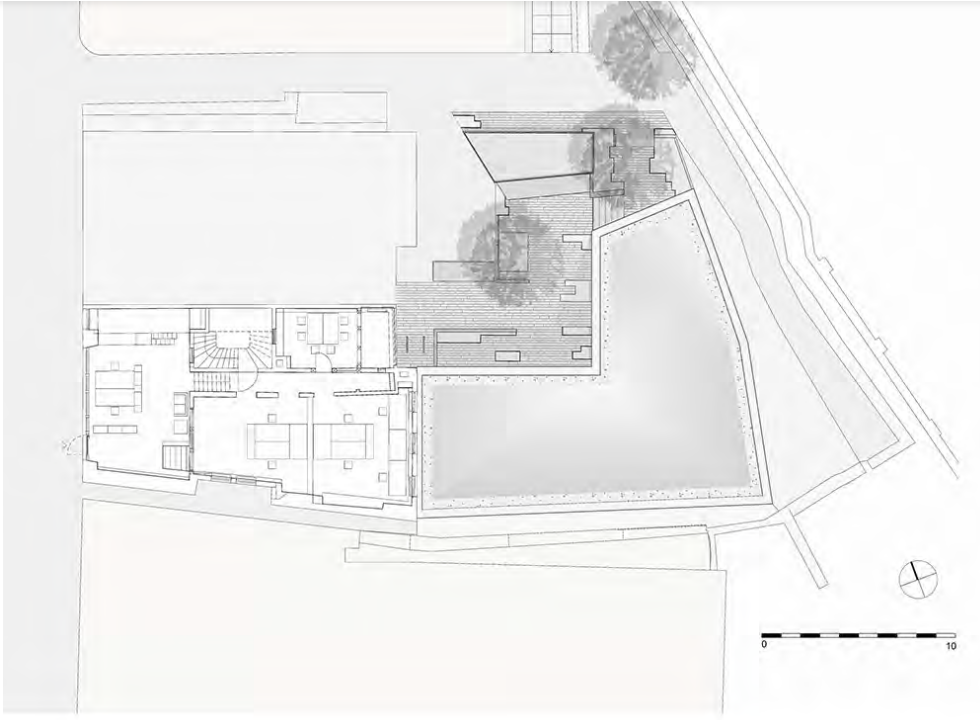

Zavod Big • BIG SEE

[Contact us](#)

[BIG SEE about](#)

[Interest for
cooperation](#)

[Press](#)

[SUBSCRIBE TO
NEWSLETTER](#)