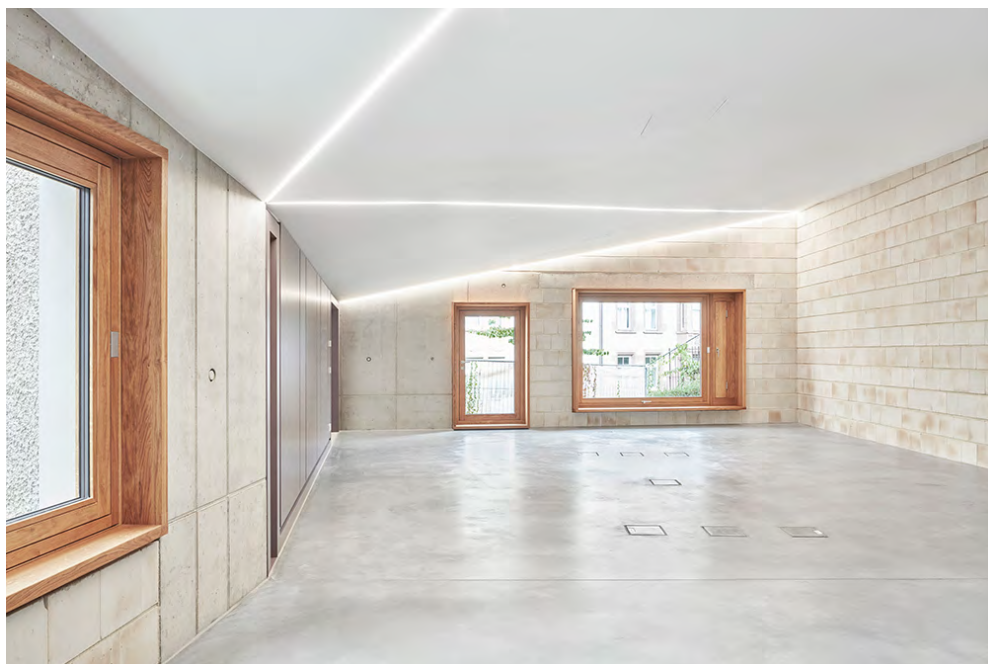

Powered by

GEBERIT

intra lighting
all visible

hansgrohe

AXOR

TECE

senčila bled