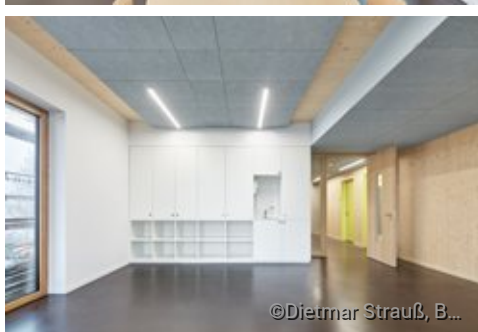

Lovers

4 users ▶

Related projects

Tübingen District C...