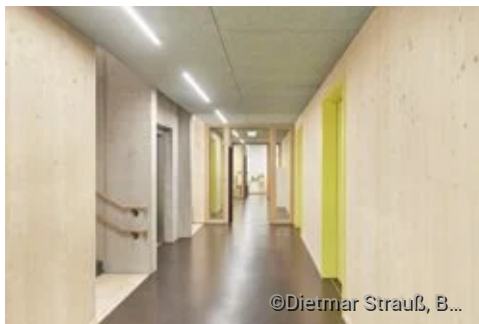

Project Authors

Dannien Roller Architekten + Partner
Principal Architect

Maren Dannien
Founder

Matthias Roller
Founder

Sofie Haug Children's Day-Care Cent Architekten + Partner

Tübingen / Germany / 2022

love

4
Love

433
Visits

PUBLISHED
2/9/2023

- Images
- Files
- Info
- Love
- Comments

Contemporary emulation in mystic woodland sanctum for children New building for 3-group Sofie Haug Children's Day-Care Centre in Tübingen Designed by Dannien Roller Architekten + Partner for the city of Tübingen, the Sofie Haug opened on the city's Rosenauer Weg in 2022. With a walkout basement set into a slope, the two-storey hybrid-timber building forms an architectural focal point which pays almost perfect homage to the ambitiously mod- elled terrain while ensuring the mature...

[read more](#)

Project details

Year 2022

Work finished in 2022

Status Completed works

Type Hospitals, private clinics