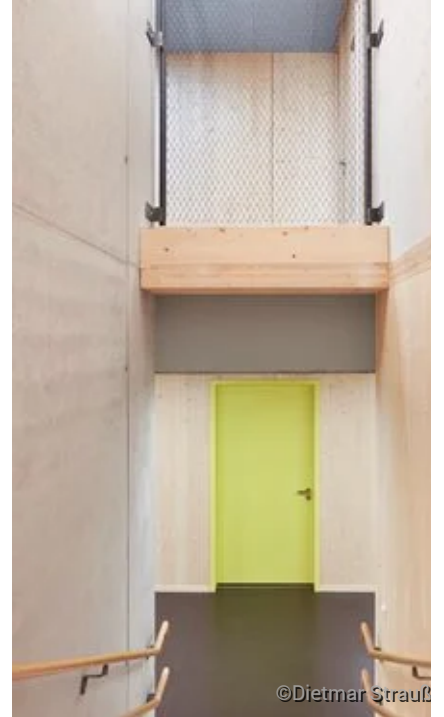

Lovers

4 users ▶

Related projects

Tübingen District C...