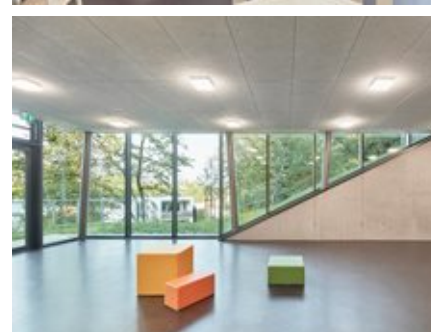

Lovers

4 users ▶

Related projects

Tübingen District C...