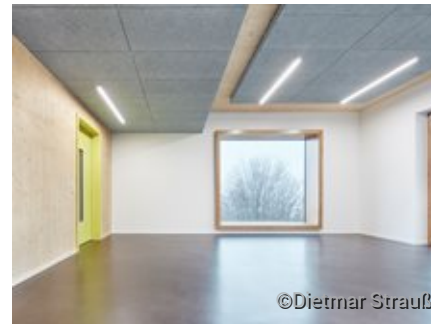

Lovers

4 users ▶

Related projects

Tübingen District C...