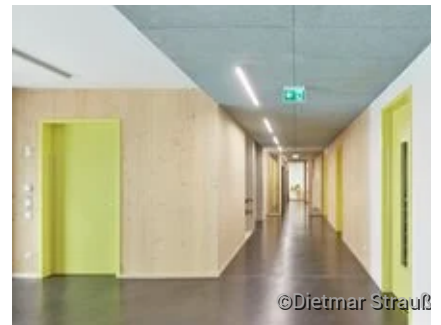

Project Authors

Dannien Roller Architekten + Partner
Principal Architect

Maren Dannien
Founder

Matthias Roller
Founder

Sofie Haug Children's Day-Care Cent Architekten + Partner

Tübingen / Germany / 2022

love

4
Love

433
Visits

PUBLISHED
2/9/2023

- Images
- Files
- Info
- Love
- Comments

Contemporary emulation in mystic woodland sanctum for children New building for 3-group Sofie Haug Children's Day-Care Centre in Tübingen Designed by Dannien Roller Architekten + Partner for the city of Tübingen, the Sofie Haug opened on the city's Rosenauer Weg in 2022. With a walkout basement set into a slope, the two-storey hybrid-timber building forms an architectural focal point which pays almost perfect homage to the ambitiously mod- elled terrain while ensuring the mature...

[read more](#)

Project details

Year 2022

Work finished in 2022

Status Completed works

Type Hospitals, private clinics