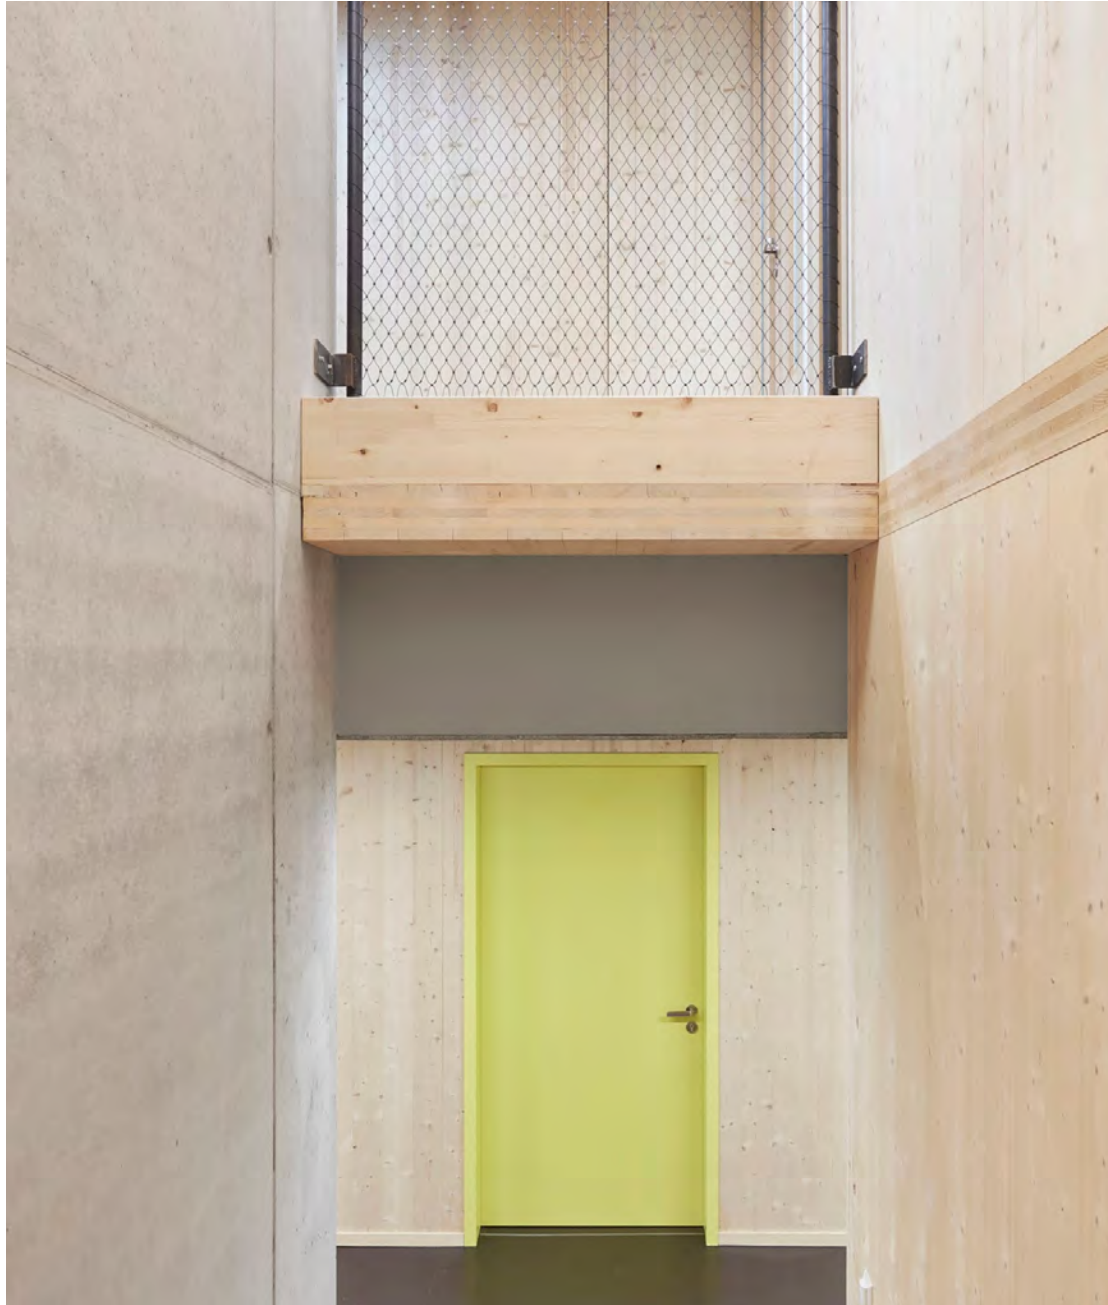

EDUCATION SNAPSHOTS

ADVERTISE

SUBMIT

Projects ▾

Photos ▾

Products ▾

Brands ▾

Materials